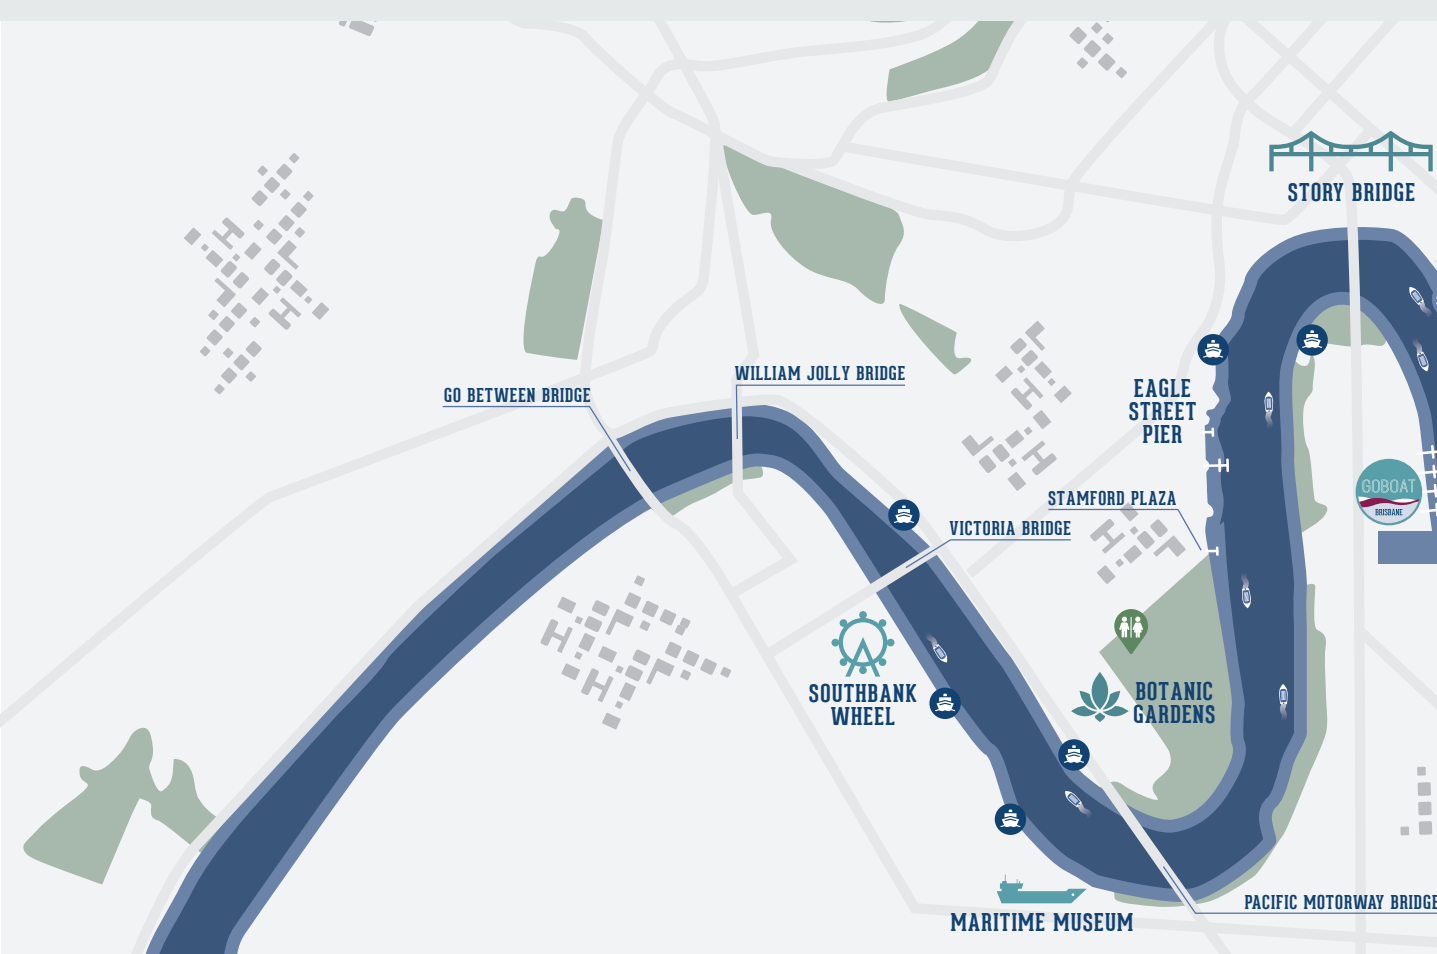

GOBOAT BRISBANE

8 Brisbane's best picnic boat experience with up to eight people per boat

 No boat licence required

 Eco-friendly electric motor means no fumes and no noise

 Sail past Brisbane's most iconic sites

 Each boat comes with a stylish canopy to protect you from the sun

 All safety equipment is included and pets are welcome

 Sit back, relax and switch off from the stresses of daily life

BREAKFAST CREEK

GOBOAT
BRISBANE

NEWSTEAD PARK

STORY BRIDGE

NEW FARM RIVERWALK

THE POWER HOUSE

NEW FARM PARK

PINK MANSION

MOWBRAY PARK

PACIFIC MOTORWAY BRIDGE

MARITIME MUSEUM

BOTANIC GARDENS

SOUTHBANK WHEEL

VICTORIA BRIDGE

STAMFORD PLAZA

EAGLE STREET PIER

WILLIAM JOLLY BRIDGE

GO BETWEEN BRIDGE